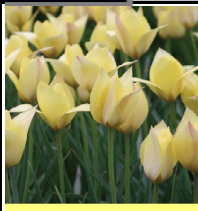

Botanical Tulips

HONKEY TONK