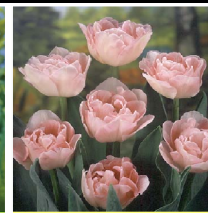

ANGELIQUE

5 varieties x 50 bulbs

250 Bulbs Total

Size 10/11cm

SC 19