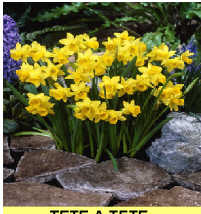

SC 23

Rockery Narcissi

TETE A TETE

5 varieties x 100 bulbs
500 Bulbs Total
Size 8/10cm

SC 24

Rockery Narcissi

5 varieties x 100 bulbs
500 Bulbs Total
Size 8/+cm

SC 25

Rockery Narcissi

5 varieties x 100 bulbs
500 Bulbs Total
Size 10/12cm

SC 26

Miscellaneous Bulbs

5 varieties x 200 bulbs
1,000 Bulbs Total
Size 4/+cm

SC 27

Miscellaneous Bulbs

5 varieties x 200 bulbs
1,000 Bulbs Total
Size 5/+cm

SC 28

Speciality Bulbs "A"

5 varieties x 25 bulbs
125 Bulbs Total
TOP SIZE

SC 29

Speciality Bulbs "B"

5 varieties x 10 bulbs
50 Bulbs Total
TOP SIZE