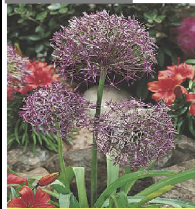

SC 30

Alliums

ALLIUM CHRISTOPHII