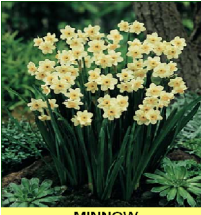

SC 23

Rockery Narcissi

5 varieties x 100 bulbs
500 Bulbs Total
Size 8/10cm

SC 24

Rockery Narcissi

5 varieties x 100 bulbs
500 Bulbs Total
Size 8/+cm

SC 25

Rockery Narcissi

MINNOW

5 varieties x 100 bulbs
500 Bulbs Total
Size 10/12cm

SC 26

Miscellaneous Bulbs

5 varieties x 200 bulbs
1,000 Bulbs Total
Size 4/+cm

SC 27

Miscellaneous Bulbs

5 varieties x 200 bulbs
1,000 Bulbs Total
Size 5/+cm

SC 28

Speciality Bulbs "A"

5 varieties x 25 bulbs
125 Bulbs Total
TOP SIZE

SC 29

Speciality Bulbs "B"

5 varieties x 10 bulbs
50 Bulbs Total
TOP SIZE