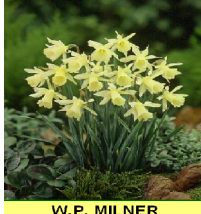

5 varieties x 100 bulbs  
500 Bulbs Total  
Size 8/10cm

**SC 24**

**Rockery Narcissi**

CANALICULATUS

JETFIRE

W.P. MILNER

FEBRUARY GOLD

HAWERA