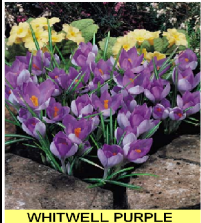

<b>SC 5</b>	<b>Bedding Hyacinths</b>				
					5 varieties x 60 bulbs 300 Bulbs Total Size 14/15cm
Bedding - RED	Bedding - YELLOW	Bedding - BLUE	Bedding - WHITE	Bedding - PINK	

<b>SC 6</b>	<b>Novelty Hyacinths (Ordinary)</b>				
					5 varieties x 30 bulbs 150 Bulbs Total Size 16/17cm
SPLENDID CORNELIA	GIPSY QUEEN	BLUE MAGIC	CHINA PINK	WOODSTOCK	

<b>SC 7</b>	<b>Large Flowering Crocus</b>				
					5 varieties x 200 bulbs 1,000 Bulbs Total Size 6/7cm
CROCUS - BLUE	CROCUS - WHITE	CROCUS - PURPLE	CROCUS - YELLOW	CROCUS - STRIPED	

<b>SC 8</b>	<b>Large Flowering Crocus</b>				
COLOURS AS ABOVE					
<b>5 VARIETIES x 200 BULBS PER VARIETY = 1,000 BULBS</b> Size 7/8cm					

**SC 9****Large Flowering Crocus**

COLOURS AS ABOVE

**5 VARIETIES x 150 BULBS PER VARIETY = 750 BULBS**

Size 8/9cm

**SC 10****Specie Crocus**

WHITWELL PURPLE

ZWANENBURG BRONZE

CROCUS TRICOLOR