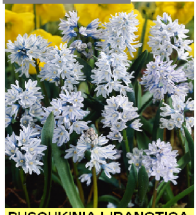

5 varieties x 100 bulbs  
500 Bulbs Total  
Size 10/12cm

**SC 26**

**Miscellaneous Bulbs**

PUSCHKINIA LIBANOTICA

ALLIUM "DRUMSTICKS"

SNOWDROPS

ANEMONE ST. BRIGID

CHIONODOXA