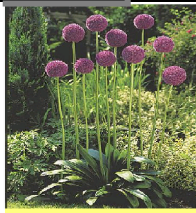

5 varieties x 200 bulbs  
1,000 Bulbs Total  
Size 4/+cm

**SC 27**

**Miscellaneous Bulbs**

FRITILLARIA MELEAGRIS

SCILLA SIBERICA

FREESIA MIXED

MUSCARI ARMENIACUM

ANEMONE BLANDA

5 varieties x 200 bulbs  
1,000 Bulbs Total  
Size 5/+cm

**SC 28**

**Speciality Bulbs "A"**

CAMASSIA

ERYTHRONIUM PAGODA

CYCLAMEN COUM

IRIS BUCHARICA

MUSCARI MACROCARPUM

5 varieties x 25 bulbs  
125 Bulbs Total  
TOP SIZE

**SC 29**

**Speciality Bulbs "B"**

ALLIUM GIGANTEUM

FRITILLARIA AURORA

SCILLA PERUVIANA

ALLIUM MONT BLANC

COLCHICUM THE GIANT