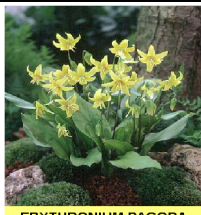

5 varieties x 200 bulbs  
1,000 Bulbs Total  
Size 4/+cm

**SC 27**

**Miscellaneous Bulbs**

FRITILLARIA MELEAGRIS

SCILLA SIBERICA

FREESIA MIXED

MUSCARI ARMENIACUM

ANEMONE BLANDA

5 varieties x 200 bulbs  
1,000 Bulbs Total  
Size 5/+cm

**SC 28**

**Speciality Bulbs "A"**

CAMASSIA

ERYTHRONIUM PAGODA

CYCLAMEN COUM

IRIS BUCHARICA

MUSCARI MACROCARPUM